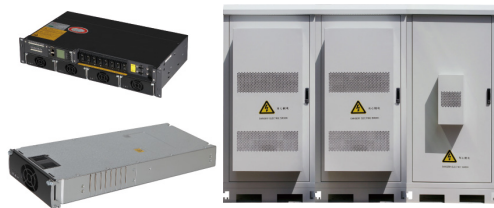

北京动力源科技股份有限公司

Outdoor Cabinet Power System ,
Rectifier Module , Sub Rack Power System

www.dpc.com.cn

Contact:CaoRuifeng E-mail:hwyx@dpc.com.cn

Tel:+86-10-83682266-9127 Fax:+86-10-63704818

Add:No.8 Xinghuo Road,Science city,Fengtai Disrrict, Beijing, P.R.CHINA
Postcode:100070